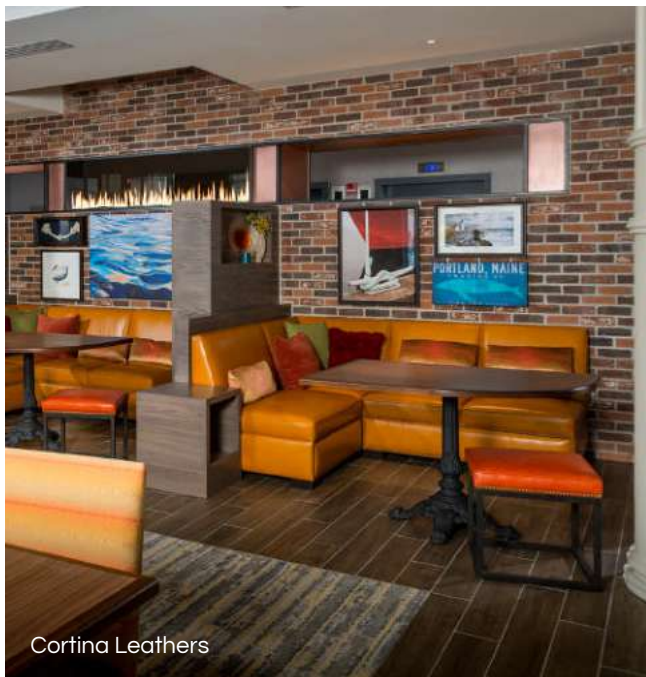

Cortina Leathers