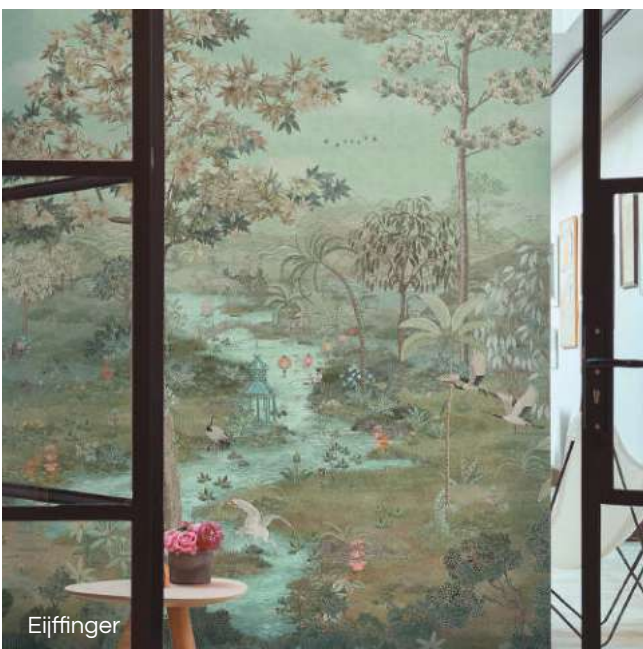

Eijffinger

Wallcovering