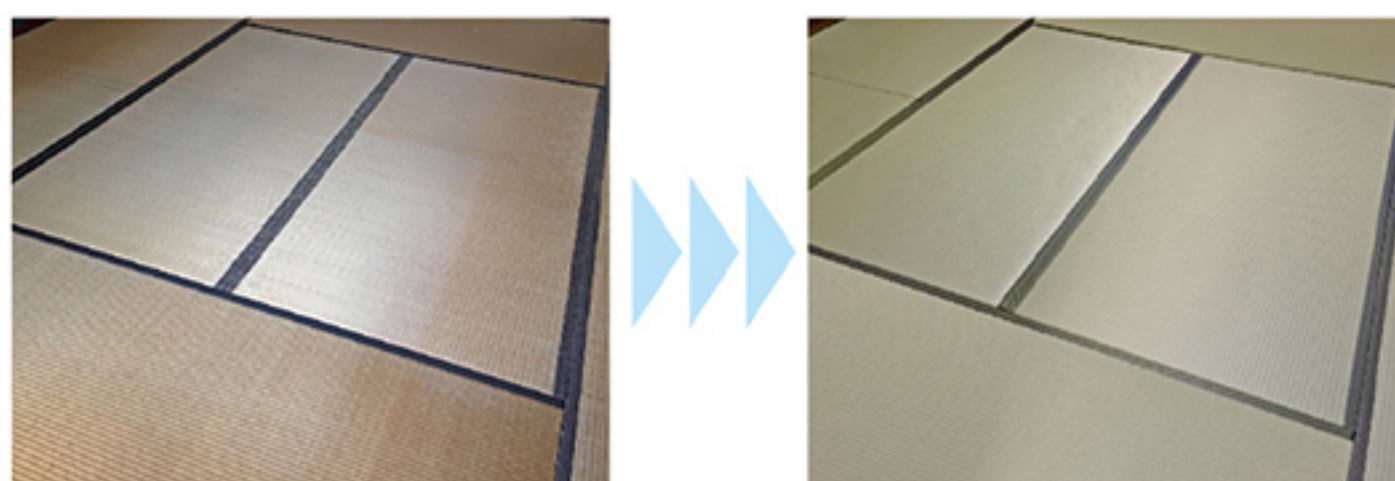

General Tatami

Buffer tatami "NAGOMIDOKO"

<Case study in Kyoto City, where Long-Term Care insurance is applied>
Replacing ordinary tatami with buffer tatami "NAGOMIDOKO"

Type	Standard Size	Product Code
Buffer tatami "NAGOMIDOKO" 1 Full size	955x1910 cm max size	TC19010
Buffer tatami "NAGOMIDOKO" Half size	955x955 cm max size	TC19011

※ Installation and existing tatami disposal costs are required separately.
※ Tailor made according to each room.

Tatami space can be made Easily